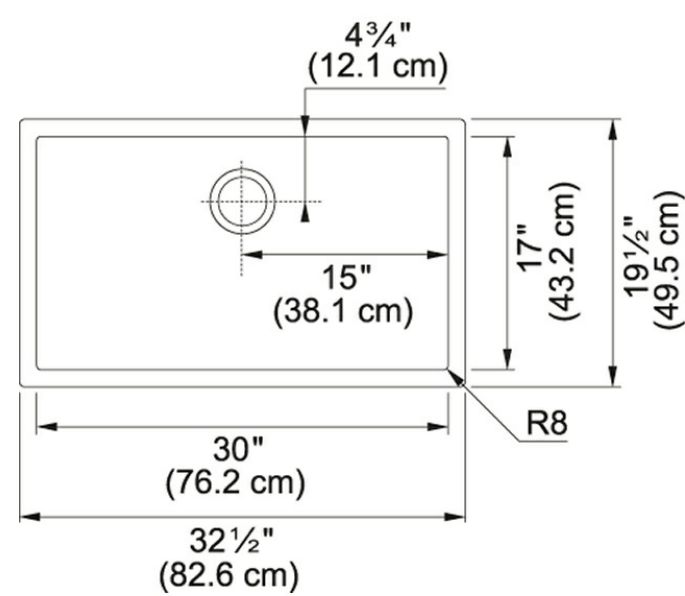

Product Picture

Product Dimensions

Length overall	32 1/2"
Width overall	19 1/2"
Length of large bowl	30"
Width of large bowl	16 15/16"
Depth of large bowl	10"
Minimum Cabinet Size	36"

Technical Drawing

General Information

Type of Material	16 Gauge Stainless Steel
Number of Bowls	1
Installation Clips	Yes
Cut-Out Template	Yes
Where to buy	Showroom

Article Numbers

FUN#	122.0530.928
US Part Number	PS2X110-30